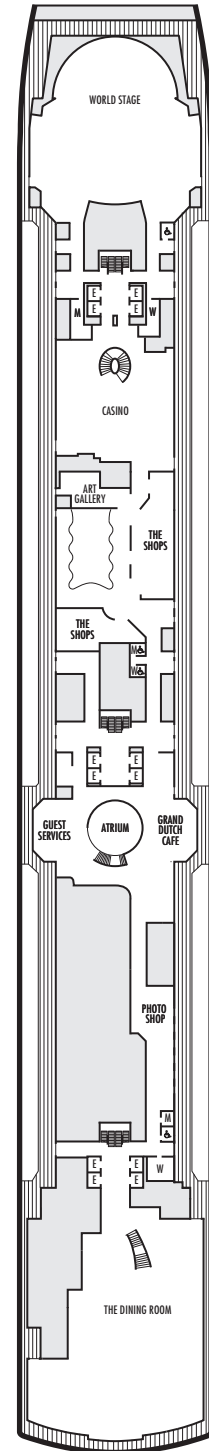

MAIN DECK
Staterooms 1001–1187

PLAZA DECK

PROMENADE DECK

BEETHOVEN DECK
Staterooms 4001–4221

GERSHWIN DECK
Staterooms 5001–5231

MOZART DECK
Staterooms 6001–6235

STATEROOM SYMBOL LEGEND

- Quad (2 lower beds, 1 sofa bed, 1 upper)
- ⊙ Triple (2 lower beds, 1 upper)
- Triple (2 lower beds, 1 sofa bed)
- ⊕ Double (2 lower beds convertible to 1 king-size bed, no Murphy bed)
- △ Partially obstructed view
- ⊕ Connecting rooms
- ◆ Floor-to-ceiling windows
- ✱ Shower only
- ▷ Uncovered verandah
- ◆ Staterooms have solid steel verandah railings instead of clear-view Plexiglas® railings

ACCESSIBILITY STATEROOM SYMBOL LEGEND

- ♿ Suites SA7094, A6150 & A6148, and staterooms VA8147, VA8145, VA8134, VA8132, I-7108, I-7099, I-6131, I-6116, V5175, V5152, I-5133, I-5112, V5057, V5055, V5054, V5052, VH4167, VH4146, VH4107, VH4096, C1134, C1125, C1123, C1121 are fully accessible, roll-in shower only
- ★ Suites B8101 & SA7085 and staterooms K11049, VB11038, VQ10033, VE8142, VD7049, K6185, VC6158, V5051, V5048, FB1172 & E1175 are ambulatory accessible, shower only with small step, step into bathroom, standard interior and exterior door size

SHIP SPECIFICATIONS & FACILITIES

- 2,666 Guests
- 1,036 Crew
- 99,500 Gross Tons
- 975 Feet Long
- 13 Guest Decks
- Wraparound Promenade Deck
- 12 Restaurants & Cafes
- 7 Entertainment Venues
- 8 Lounges/Bars
- 2 Outdoor Swimming Pools (one with sliding glass roof)
- Spa & Salon
- Fitness Center
- Suite Lounge
- Duty-free Shops
- Library/Internet Cafe
- Onboard Wi-Fi Access
- Casino
- Sport Courts

Important Note: Not all staterooms within each category have the same furniture configuration and/or facilities. Appropriate symbols within the rooms on the deck plans describe differences from the stateroom descriptions below.