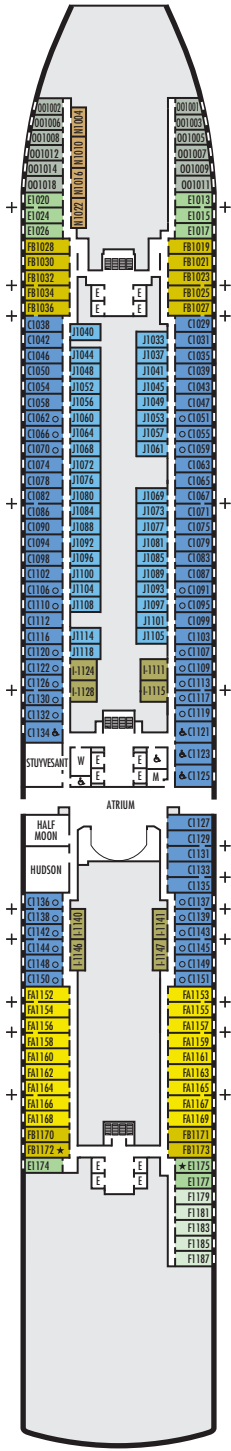

MAIN DECK
Staterooms 1001–1187

PLAZA DECK

PROMENADE DECK

BEETHOVEN DECK
Staterooms 4001–4221

GERSHWIN DECK
Staterooms 5001–5231

MOZART DECK
Staterooms 6001–6235

STATEROOM SYMBOL LEGEND

- Quad (2 lower beds, 1 sofa bed, 1 upper)
- ⊙ Triple (2 lower beds, 1 upper)
- Triple (2 lower beds, 1 sofa bed)
- ⊕ Double (2 lower beds convertible to 1 king-size bed, no Murphy bed)
- △ Partially obstructed view
- ⊕ Connecting rooms
- ◆ Floor-to-ceiling windows
- ✱ Shower only
- ▷ Uncovered verandah
- ◆ Staterooms have solid steel verandah railings instead of clear-view Plexiglas® railings

ACCESSIBILITY STATEROOM SYMBOL LEGEND

- ♿ Suites SA7094, A6150 & A6148, and staterooms VA8147, VA8145, VA8134, VA8132, I-7108, I-7099, I-6131, I-6116, V5175, V5152, I-5133, I-5112, V5057, V5055, V5054, V5052, VH4167, VH4146, VH4107, VH4096, C1134, C1125, C1123, C1121 are fully accessible, roll-in shower only
- ★ Suites B8101 & SA7085 and staterooms K11049, VB11038, VQ10033, VE8142, VD7049, K6185, VC6158, V5051, V5048, FB1172 & E1175 are ambulatory accessible, shower only with small step, step into bathroom, standard interior and exterior door size

SHIP SPECIFICATIONS & FACILITIES

- 2,666 Guests
- 1,036 Crew
- 99,500 Gross Tons
- 975 Feet Long
- 13 Guest Decks
- Wraparound Promenade Deck
- 12 Restaurants & Cafes
- 7 Entertainment Venues
- 8 Lounges/Bars
- 2 Outdoor Swimming Pools (one with sliding glass roof)
- Spa & Salon
- Fitness Center
- Suite Lounge
- Duty-free Shops
- Library/Internet Cafe
- Onboard Wi-Fi Access
- Casino
- Sport Courts

Important Note: Not all staterooms within each category have the same furniture configuration and/or facilities. Appropriate symbols within the rooms on the deck plans describe differences from the stateroom descriptions below.