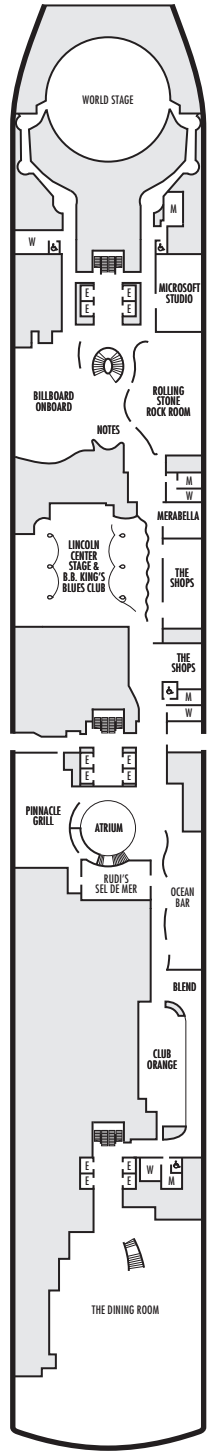

MAIN DECK
Staterooms 1001–1187

PLAZA DECK

PROMENADE DECK

BEETHOVEN DECK
Staterooms 4001–4221

GERSHWIN DECK
Staterooms 5001–5231

MOZART DECK
Staterooms 6001–6235

STATEROOM SYMBOL LEGEND

- Quad (2 lower beds, 1 sofa bed, 1 upper)
- ⊙ Triple (2 lower beds, 1 upper)
- Triple (2 lower beds, 1 sofa bed)
- ⊕ Double (2 lower beds convertible to 1 king-size bed, no Murphy bed)
- △ Partially obstructed view
- ⊕ Connecting rooms
- ◆ Floor-to-ceiling windows
- ✱ Shower only
- ▷ Uncovered verandah
- ◆ Staterooms have solid steel verandah railings instead of clear-view Plexiglas® railings

ACCESSIBILITY STATEROOM SYMBOL LEGEND

- ♿ Suites SA7094, A6150 & A6148, and staterooms VA8147, VA8145, VA8134, VA8132, I-7108, I-7099, I-6131, I-6116, V5175, V5152, I-5133, I-5112, V5057, V5055, V5054, V5052, VH4167, VH4146, VH4107, VH4096, C1134, C1125, C1123, C1121 are fully accessible, roll-in shower only
- ★ Suites B8101 & SA7085 and staterooms K11049, VB11038, VQ10033, VE8142, VD7049, K6185, VC6158, V5051, V5048, FB1172 & E1175 are ambulatory accessible, shower only with small step, step into bathroom, standard interior and exterior door size

SHIP SPECIFICATIONS & FACILITIES

- 2,666 Guests
- 1,036 Crew
- 99,500 Gross Tons
- 975 Feet Long
- 13 Guest Decks
- Wraparound Promenade Deck
- 12 Restaurants & Cafes
- 7 Entertainment Venues
- 8 Lounges/Bars
- 2 Outdoor Swimming Pools (one with sliding glass roof)
- Spa & Salon
- Fitness Center
- Suite Lounge
- Duty-free Shops
- Library/Internet Cafe
- Onboard Wi-Fi Access
- Casino
- Sport Courts

Important Note: Not all staterooms within each category have the same furniture configuration and/or facilities. Appropriate symbols within the rooms on the deck plans describe differences from the stateroom descriptions below.