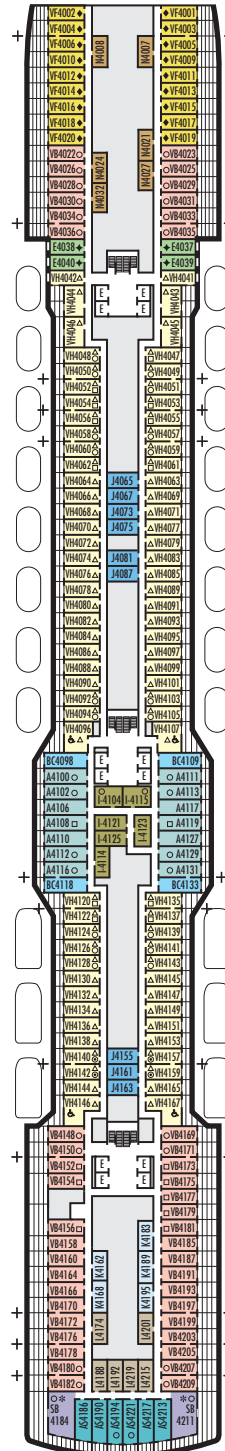

MAIN DECK
Staterooms 1001–1187

PLAZA DECK

PROMENADE DECK

BEETHOVEN DECK
Staterooms 4001–4221

GERSHWIN DECK
Staterooms 5001–5231

MOZART DECK
Staterooms 6001–6235

STATEROOM SYMBOL LEGEND

- Quad (2 lower beds, 1 sofa bed, 1 upper)
- ⊙ Triple (2 lower beds, 1 upper)
- Triple (2 lower beds, 1 sofa bed)
- ⊕ Double (2 lower beds convertible to 1 king-size bed, no Murphy bed)
- △ Partially obstructed view
- ⊕ Connecting rooms
- ◆ Floor-to-ceiling windows
- ✱ Shower only
- ▷ Uncovered verandah
- ◆ Staterooms have solid steel verandah railings instead of clear-view Plexiglas® railings

ACCESSIBILITY STATEROOM SYMBOL LEGEND

- ♿ Suites SA7094, A6150 & A6148, and staterooms VA8147, VA8145, VA8134, VA8132, I-7108, I-7099, I-6131, I-6116, V5175, V5152, I-5133, I-5112, V5057, V5055, V5054, V5052, VH4167, VH4146, VH4107, VH4096, C1134, C1125, C1123, C1121 are fully accessible, roll-in shower only
- ★ Suites B8101 & SA7085 and staterooms K11049, VB11038, VQ10033, VE8142, VD7049, K6185, VC6158, V5051, V5048, FB1172 & E1175 are ambulatory accessible, shower only with small step, step into bathroom, standard interior and exterior door size

SHIP SPECIFICATIONS & FACILITIES

- 2,666 Guests
- 1,036 Crew
- 99,500 Gross Tons
- 975 Feet Long
- 13 Guest Decks
- Wraparound Promenade Deck
- 12 Restaurants & Cafes
- 7 Entertainment Venues
- 8 Lounges/Bars
- 2 Outdoor Swimming Pools (one with sliding glass roof)
- Spa & Salon
- Fitness Center
- Suite Lounge
- Duty-free Shops
- Library/Internet Cafe
- Onboard Wi-Fi Access
- Casino
- Sport Courts

Important Note: Not all staterooms within each category have the same furniture configuration and/or facilities. Appropriate symbols within the rooms on the deck plans describe differences from the stateroom descriptions below.