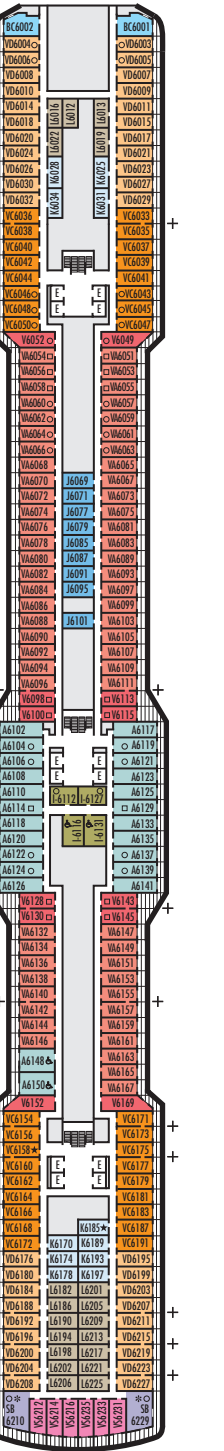

MAIN DECK
Staterooms 1001–1187

PLAZA DECK

PROMENADE DECK

BEETHOVEN DECK
Staterooms 4001–4221

GERSHWIN DECK
Staterooms 5001–5231

MOZART DECK
Staterooms 6001–6235

STATEROOM SYMBOL LEGEND

- Quad (2 lower beds, 1 sofa bed, 1 upper)
- ⊙ Triple (2 lower beds, 1 upper)
- Triple (2 lower beds, 1 sofa bed)
- ⊕ Double (2 lower beds convertible to 1 king-size bed, no Murphy bed)
- △ Partially obstructed view
- ⊕ Connecting rooms
- ◆ Floor-to-ceiling windows
- ✱ Shower only
- ▷ Uncovered verandah
- ◆ Staterooms have solid steel verandah railings instead of clear-view Plexiglas® railings

ACCESSIBILITY STATEROOM SYMBOL LEGEND

- ♿ Suites SA7094, A6150 & A6148, and staterooms VA8147, VA8145, VA8134, VA8132, I-7108, I-7099, I-6131, I-6116, V5175, V5152, I-5133, I-5112, V5057, V5055, V5054, V5052, VH4167, VH4146, VH4107, VH4096, C1134, C1125, C1123, C1121 are fully accessible, roll-in shower only
- ★ Suites B8101 & SA7085 and staterooms K11049, VB11038, VQ10033, VE8142, VD7049, K6185, VC6158, V5051, V5048, FB1172 & E1175 are ambulatory accessible, shower only with small step, step into bathroom, standard interior and exterior door size

SHIP SPECIFICATIONS & FACILITIES

- 2,666 Guests
- 1,036 Crew
- 99,500 Gross Tons
- 975 Feet Long
- 13 Guest Decks
- Wraparound Promenade Deck
- 12 Restaurants & Cafes
- 7 Entertainment Venues
- 8 Lounges/Bars
- 2 Outdoor Swimming Pools (one with sliding glass roof)
- Spa & Salon
- Fitness Center
- Suite Lounge
- Duty-free Shops
- Library/Internet Cafe
- Onboard Wi-Fi Access
- Casino
- Sport Courts

Important Note: Not all staterooms within each category have the same furniture configuration and/or facilities. Appropriate symbols within the rooms on the deck plans describe differences from the stateroom descriptions below.