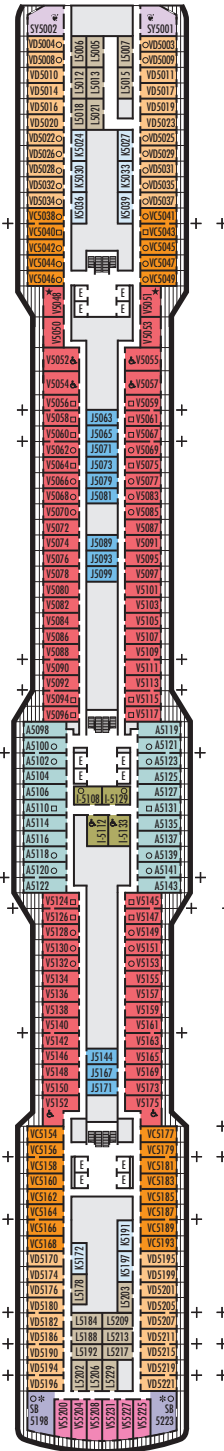

MAIN DECK
Staterooms 1001–1187

PLAZA DECK

PROMENADE DECK

BEETHOVEN DECK
Staterooms 4001–4221

GERSHWIN DECK
Staterooms 5001–5231

MOZART DECK
Staterooms 6001–6235

STATEROOM SYMBOL LEGEND

- Quad (2 lower beds, 1 sofa bed, 1 upper)
- ⊙ Triple (2 lower beds, 1 upper)
- Triple (2 lower beds, 1 sofa bed)
- ⊕ Double (2 lower beds convertible to 1 king-size bed, no Murphy bed)
- △ Partially obstructed view
- ⊕ Connecting rooms
- ◆ Floor-to-ceiling windows
- ✱ Shower only
- ▷ Uncovered verandah
- ◆ Staterooms have solid steel verandah railings instead of clear-view Plexiglas® railings

ACCESSIBILITY STATEROOM SYMBOL LEGEND

- ♿ Suites SA7094, A6150 & A6148, and staterooms VA8147, VA8145, VA8134, VA8132, I-7108, I-7099, I-6131, I-6116, V5175, V5152, I-5133, I-5112, V5057, V5055, V5054, V5052, VH4167, VH4146, VH4107, VH4096, C1134, C1125, C1123, C1121 are fully accessible, roll-in shower only
- ★ Suites B8101 & SA7085 and staterooms K11049, VB11038, VQ10033, VE8142, VD7049, K6185, VC6158, V5051, V5048, FB1172 & E1175 are ambulatory accessible, shower only with small step, step into bathroom, standard interior and exterior door size

SHIP SPECIFICATIONS & FACILITIES

- 2,666 Guests
- 1,036 Crew
- 99,500 Gross Tons
- 975 Feet Long
- 13 Guest Decks
- Wraparound Promenade Deck
- 12 Restaurants & Cafes
- 7 Entertainment Venues
- 8 Lounges/Bars
- 2 Outdoor Swimming Pools (one with sliding glass roof)
- Spa & Salon
- Fitness Center
- Suite Lounge
- Duty-free Shops
- Library/Internet Cafe
- Onboard Wi-Fi Access
- Casino
- Sport Courts

Important Note: Not all staterooms within each category have the same furniture configuration and/or facilities. Appropriate symbols within the rooms on the deck plans describe differences from the stateroom descriptions below.