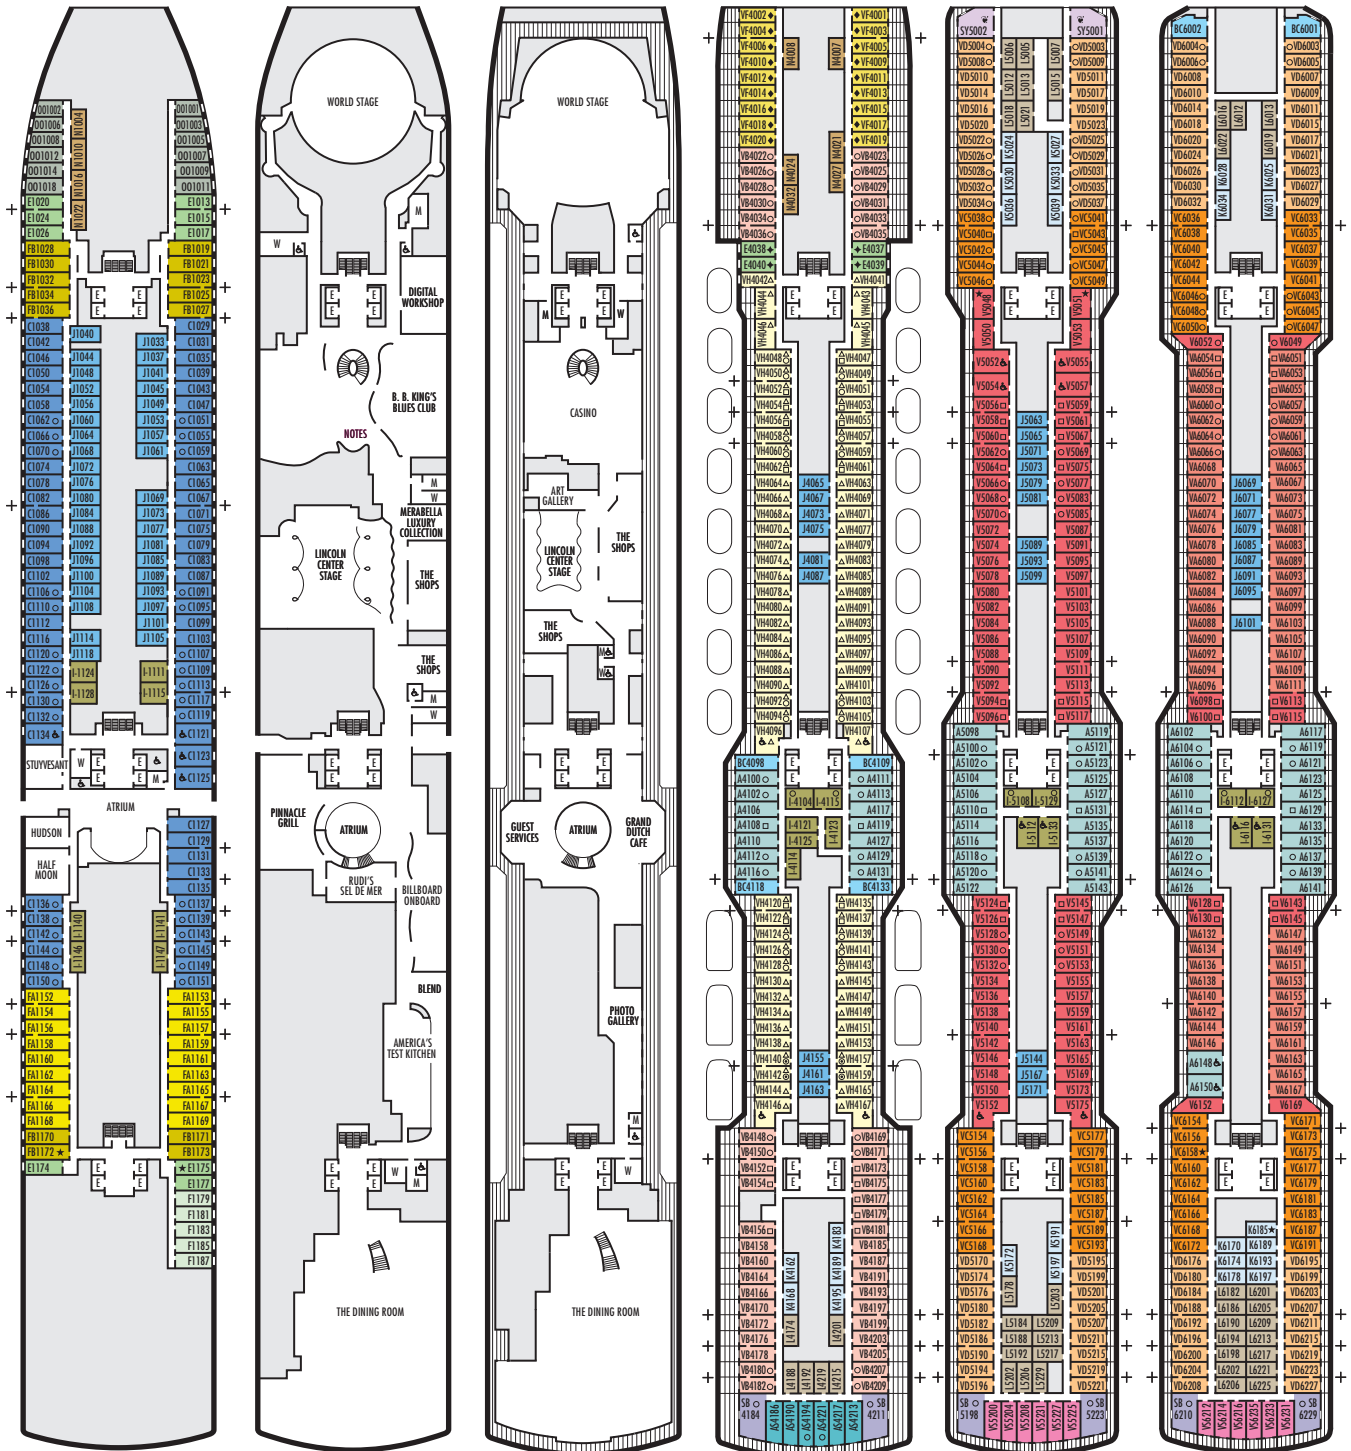

**MAIN DECK**  
Staterooms 1001–1187

**PLAZA DECK**

**PROMENADE DECK**

**BEETHOVEN DECK**  
Staterooms 4001–4221

**GERSHWIN DECK**  
Staterooms 5001–5231

**MOZART DECK**  
Staterooms 6001–6235

**STATEROOM SYMBOL LEGEND**

- Quad (2 lower beds, 1 sofa bed, 1 upper)
- ⊙ Triple (2 lower beds, 1 upper)
- Triple (2 lower beds, 1 sofa bed)
- ⊕ Double (2 lower beds convertible to 1 king-size bed, no Murphy bed)
- △ Partially obstructed view
- ⊕ Connecting rooms
- ◆ Floor-to-ceiling windows
- \* Shower only
- ▷ Uncovered verandah
- ◆ Staterooms have solid steel verandah railings instead of clear-view Plexiglas® railings

**ACCESSIBILITY STATEROOM SYMBOL LEGEND**

- ♿ Suites SA7094, A6150 & A6148, and staterooms VA8147, VA8145, VA8134, VA8132, I-7108, I-7099, I-6131, I-6116, V5175, V5152, I-5133, I-5112, V5057, V5055, V5054, V5052, VH4167, VH4146, VH4107, VH4096, C1134, C1125, C1123, C1121 are fully accessible, roll-in shower only
- ★ Suites B8101 & SA7085 and staterooms K11049, VB11038, VQ10033, VE8142, VD7049, K6185, VC6158, V5051, V5048, FB1172 & E1175 are ambulatory accessible, shower only with small step, step into bathroom, standard interior and exterior door size

The deck plans are color-coded by category of stateroom, and the category letter precedes the stateroom number in each room. All staterooms are equipped with interactive LED television with On Demand movies, programming and multichannel music; mini-bar; mini-safe; data port; telephone.