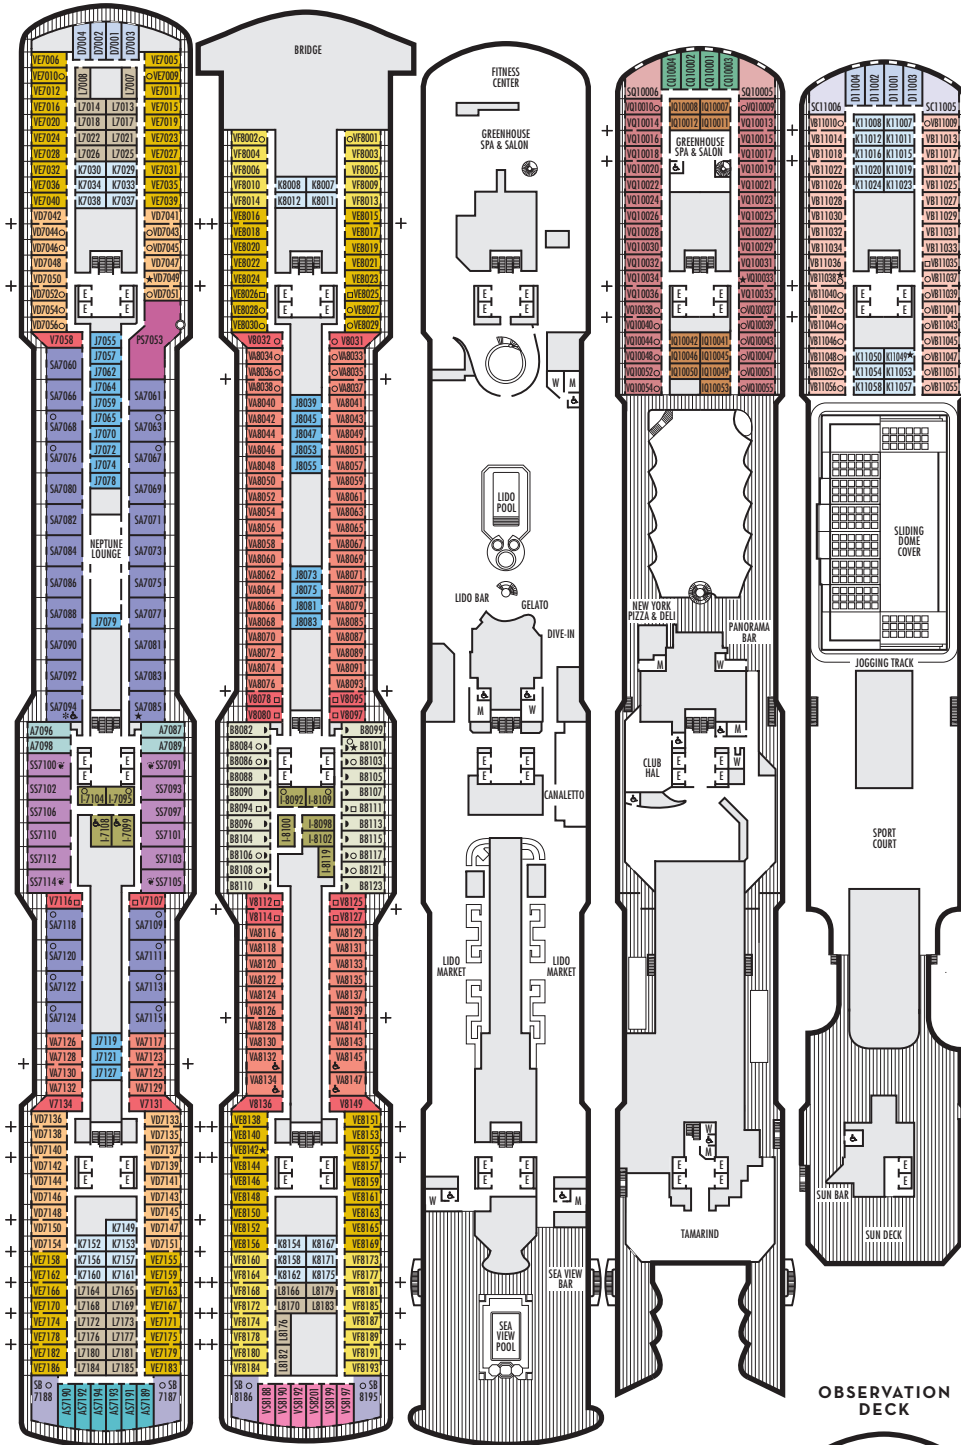

**Verandah:** 2 lower beds convertible to 1 queen-size bed, shower, sitting area, private verandah, floor-to-ceiling windows. All VH-category staterooms have partially obstructed views.

**OCEAN-VIEW STATEROOMS**

**FA FB**

**Family:** 2 lower beds convertible to 1 queen-size bed, 1 sofa bed for 2 persons & 1 upper bed. 2 bathrooms — one with bathtub, shower, sink & toilet; one with shower & sink.

**CQ C D E F**

**Large:** 2 lower beds convertible to 1 queen-size bed, shower.

**Single:** 1 lower bed, shower.

**INTERIOR STATEROOMS**

**IQ I J K L N**

**Large or Standard:** 2 lower beds convertible to 1 queen-size bed, shower.

▼ **Spa Suites and Staterooms.** Opt for the serenity of a Spa Suite or Stateroom, featuring modern spa amenities.