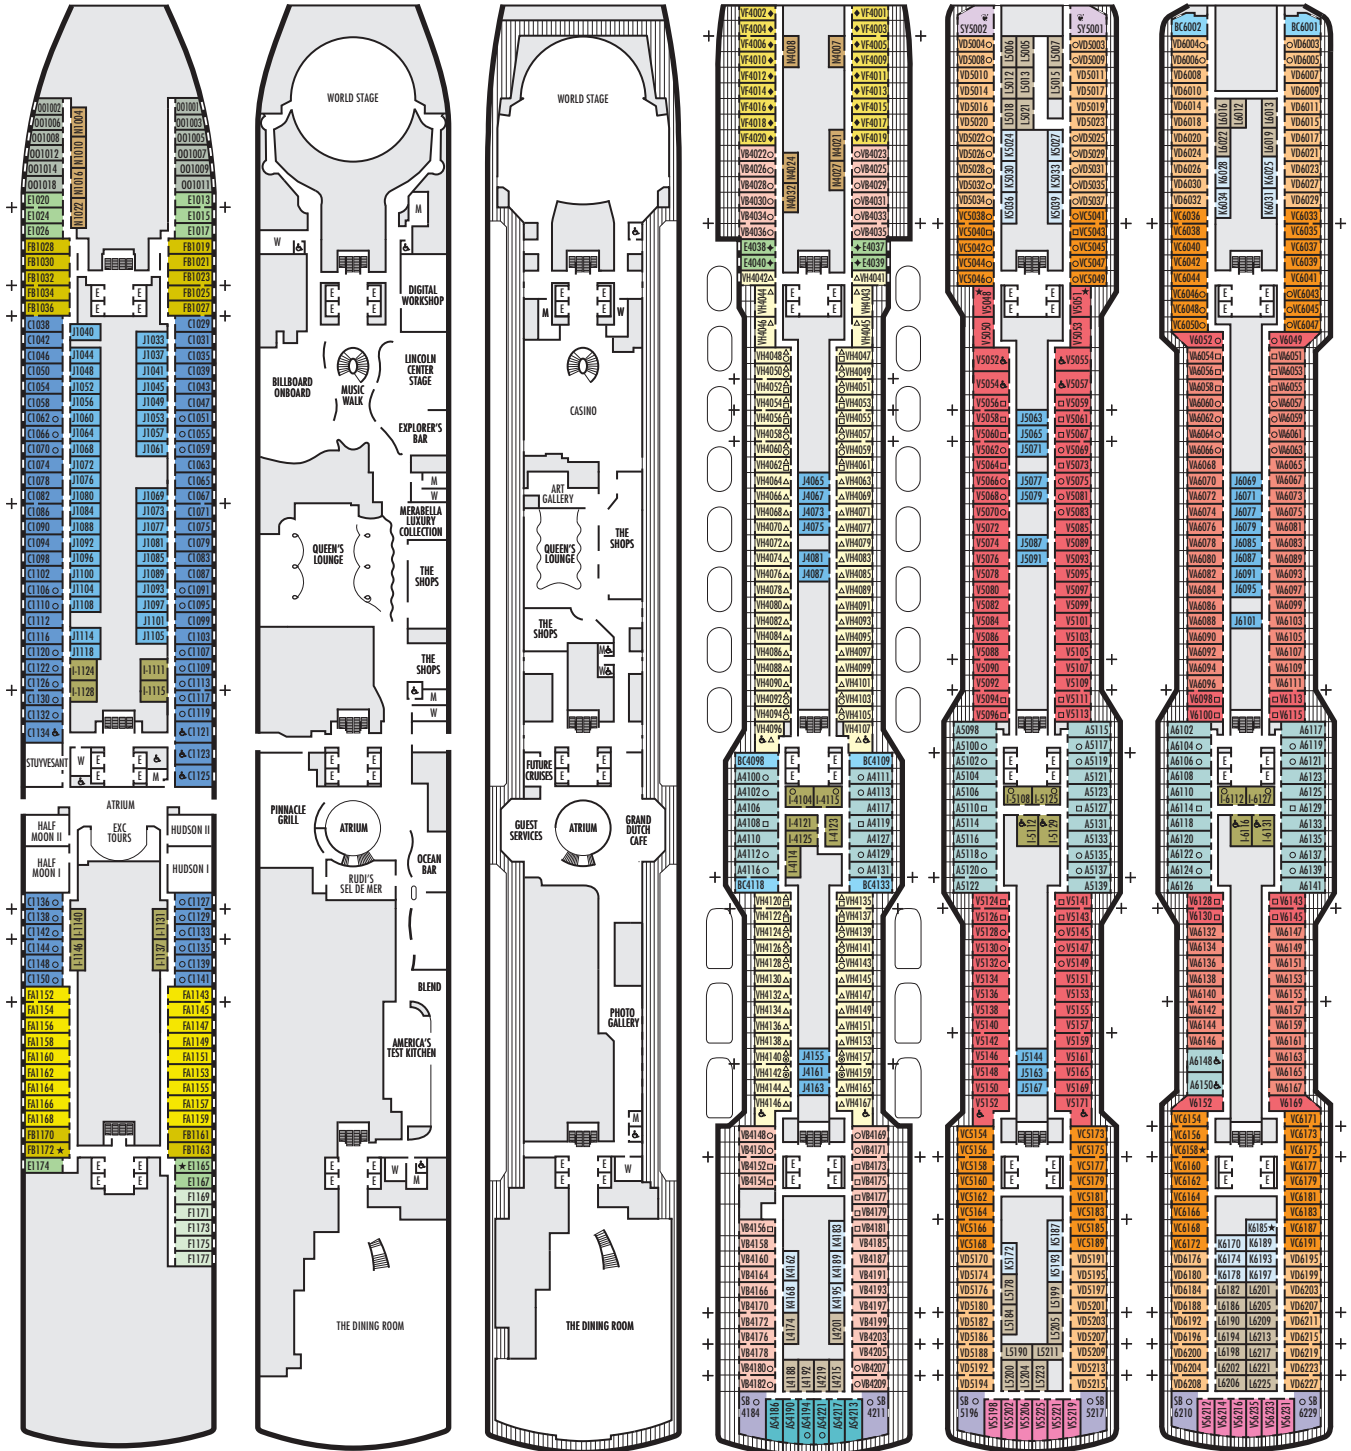

MAIN DECK
Staterooms 1001–1177

PLAZA DECK

PROMENADE DECK

BEETHOVEN DECK
Staterooms 4001–4221

GERSHWIN DECK
Staterooms 5001–5225

MOZART DECK
Staterooms 6001–6235

STATEROOM SYMBOL LEGEND

- Quad (2 lower beds, 1 sofa bed, 1 upper)
- ⊙ Triple (2 lower beds, 1 upper)
- Triple (2 lower beds, 1 sofa bed)
- ⊕ Double (2 lower beds convertible to 1 king-size bed, no Murphy bed, no sofa bed)
- △ Partially obstructed view
- + Connecting rooms
- ◆ Floor-to-ceiling windows
- ✱ Shower only
- ▮ Uncovered verandah
- ◆ Staterooms have solid steel verandah railings instead of clear-view Plexiglas® railings

ACCESSIBILITY STATEROOM SYMBOL LEGEND

- ♿ Suites SA7094, A6150 & A6148, and staterooms VA8147, VA8145, VA8134, VA8132, I-7108, I-7101, I-6131, I-6116, V5171, V5152, I-5129, I-5112, V5057, V5055, V5054, V5052, V4167, V4146, V4107, V4096, C1134, C1125, C1123, C1121 are fully accessible, roll-in shower only
- ★ Suites B8101 & SA7092 and staterooms K11049, VB11038, VQ10033, VE8142, VD7049, K6185, VC6158, V5051, V5048, FB1172 & E1165 are ambulatory accessible, shower only with small step, step into bathroom, standard interior and exterior door size

SHIP SPECIFICATIONS & FACILITIES

- 2,650 Guests
- 1,036 Crew
- 99,500 Gross Tons
- 975 Feet Long
- 13 Guest Decks
- Wrap-around Promenade Deck
- 12 Restaurants & Cafes
- 7 Entertainment Venues
- 7 Lounges/Bars
- 2 Outdoor Swimming Pools (one with sliding glass roof)
- Spa & Salon
- Fitness Center
- Suite Lounge
- Duty-free Shops
- Library/Internet Cafe
- On-board Wi-Fi Access
- Casino
- Sport Courts

OCEAN-VIEW STATEROOMS

FA FB
Family: 2 lower beds convertible to 1 queen-size bed, 1 sofa bed for 2 persons & 1 upper bed. 2 bathrooms — one with bathtub, shower, sink & toilet; one with shower & sink.

CQ C D E F
Large: 2 lower beds convertible to 1 queen-size bed, shower.